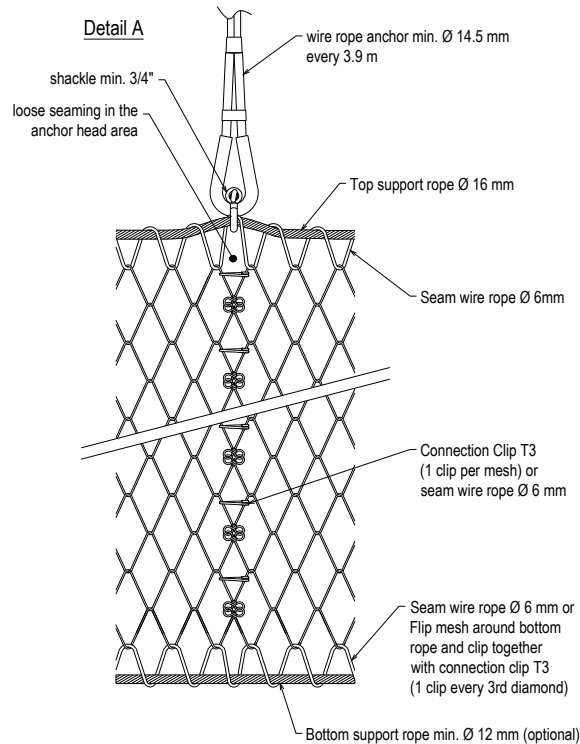

ChM-No:		Weight [kg]:		DELTA X Drape
Replacement for:				
Replaced by:				DELTA X G80/2 mm
Drawn by:	VOS	Date:	25.11.2020	System drawing
Checked by:	ROA1	Date:	25.11.2020	
Released by:	ROA1	Date:	25.11.2020	
Safety is our nature				
A4				GS-1236e
				Page 1 / 1