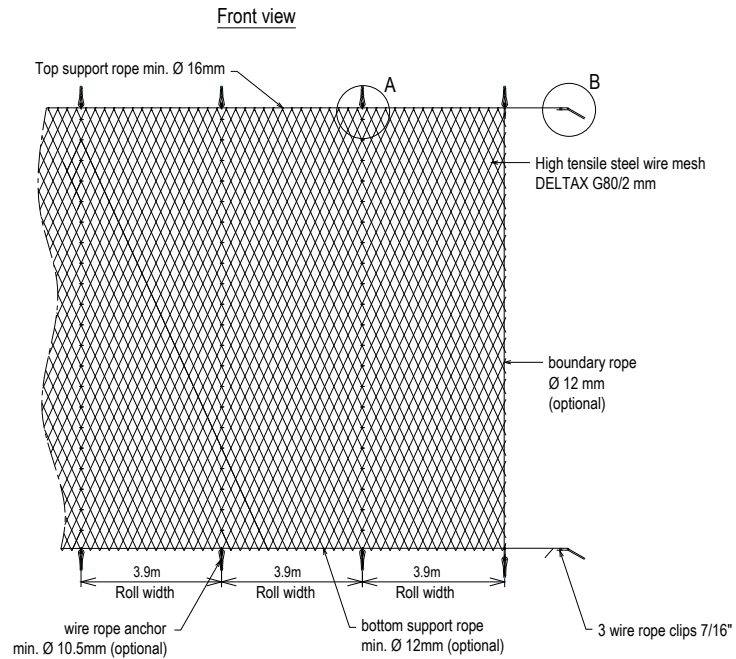

Horizontal roll connection:

Twisting out and in of wire spiral from the mesh or seam wire rope $\varnothing$ 6 mm