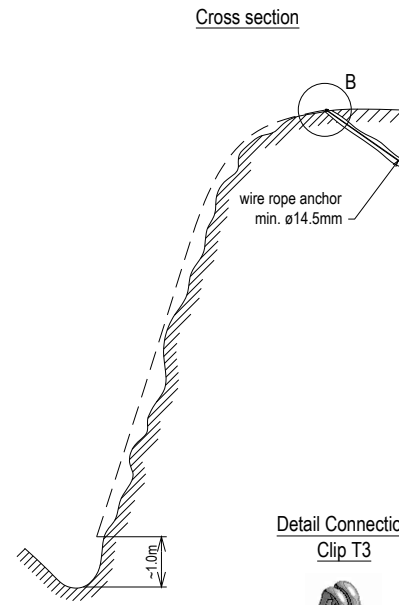

Horizontal roll connection:

Twisting out and in of wire spiral from the mesh or seam wire rope $\varnothing$ 6 mm