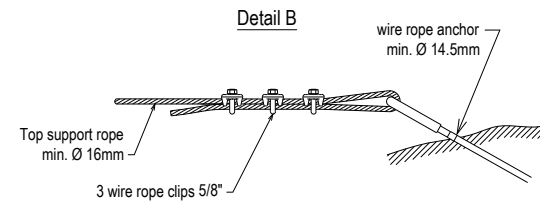

ChM-No:		Weight [kg]:		DELTA X Drape
Replacement for:				
Replaced by:				DELTA X G80/2 mm
Drawn by:	VOS	Date:	25.11.2020	System drawing
Checked by:	ROA1	Date:	25.11.2020	
Released by:	ROA1	Date:	25.11.2020	
Safety is our nature				
A4				GS-1236e
				Page 1 / 1